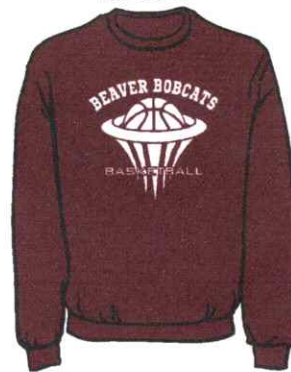

LOGO 1

LOGO 2

LOGO 3

HOODED SWEATSHIRT

LOGO 1

LOGO 3

CREWNECK SWEATSHIRT

LOGO 1

LOGO 3

SHORT SLEEVE T-SHIRT

LOGO 1

LOGO 3

LONG SLEEVE T-SHIRT

LOGO 1

LOGO 3

DUFFLE BAG/ COLLARED SHIRT (LEFT CHEST)

MANAGEMENT HOOD

DRY FIT / SHORT SLEEVE

DRY FIT / LONG SLEEVE

SWEAT PANTS

BEAVER BASKETBALL